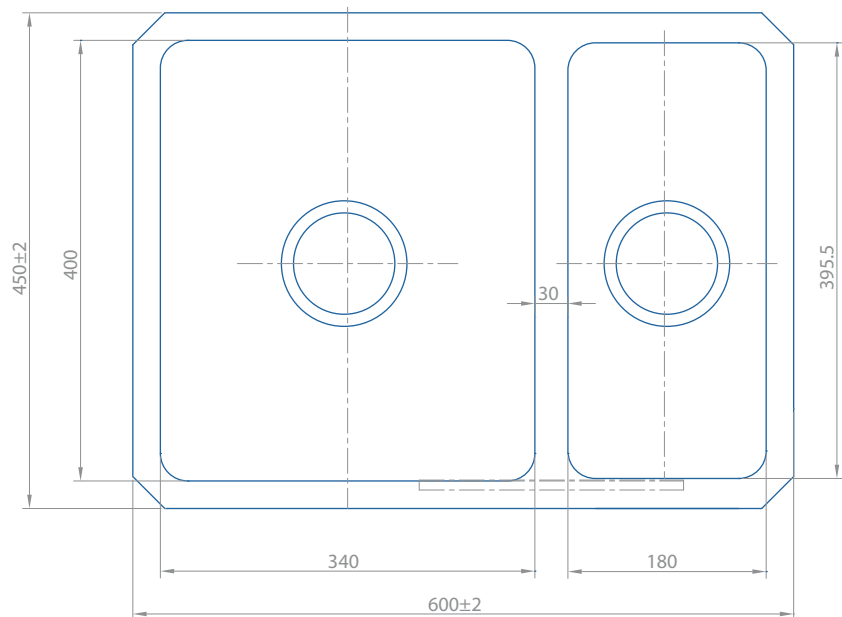

UM2506

Rhombus Reversible 1.5 Bowl Undermount

Features

Lifetime Warranty

CE Approved

600mm x 450mm overall size, 180mm deep main bowl

Internal 340mm x 400mm (main bowl)
180mm x 400mm (small bowl)

ss304 (0.8mm) steel, powder coated underside

Supplied complete with wastes and hygienic overflow

Minimum cabinet width required 600mm,

Waste disposal compatible

Waste Kit Code:

UKH040

Overflow specifications