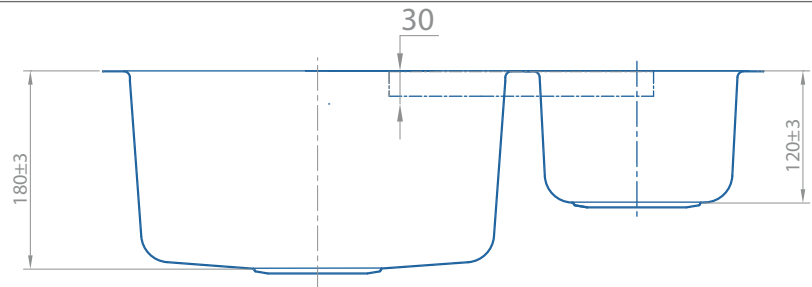

UM2506

Rhombus Reversible 1.5 Bowl Undermount

Features

Lifetime Warranty

CE Approved

600mm x 450mm overall size, 180mm deep main bowl

Internal 340mm x 400mm (main bowl)
180mm x 400mm (small bowl)

ss304 (0.8mm) steel, powder coated underside

Supplied complete with wastes and hygienic overflow

Minimum cabinet width required 600mm,

Waste disposal compatible

Waste Kit Code:

UKH040

Overflow specifications