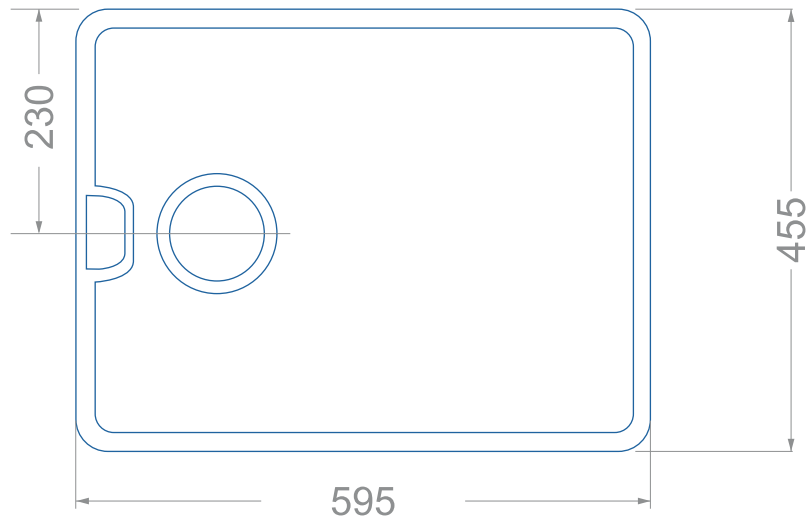

Features

Lifetime Warranty

CE Approved

595mm x 455mm x 250mm overall size

FFC (Fine fireclay material) with
hygienic glazed surface

Supplied complete with 1x90mm
waste (chrome finish)

Minimum cabinet width required
(600mm for bowl) or custom housing

Waste disposal compatible

+/- 2% tolerance in manufacturing