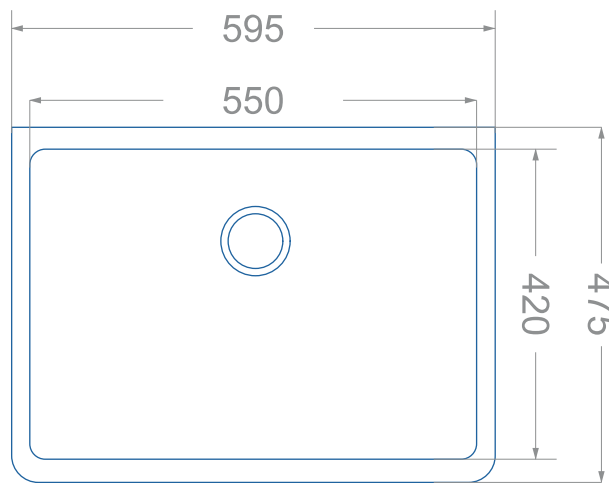

CB-NEW

Crystal "New Farmhouse" Sit-on Sink

Features

Lifetime Warranty

CE Approved

595mm x 475mm x 220mm overall size

FFC (Fine fireclay material) with hygienic glazed surface

Supplied complete with 1x90mm waste and overflow (chrome finish)

Minimum cabinet width required (600mm for bowl) or custom housing

Waste disposal compatible

+/- 2% tolerance in manufacturing

Waste Kit Code:

UKH039