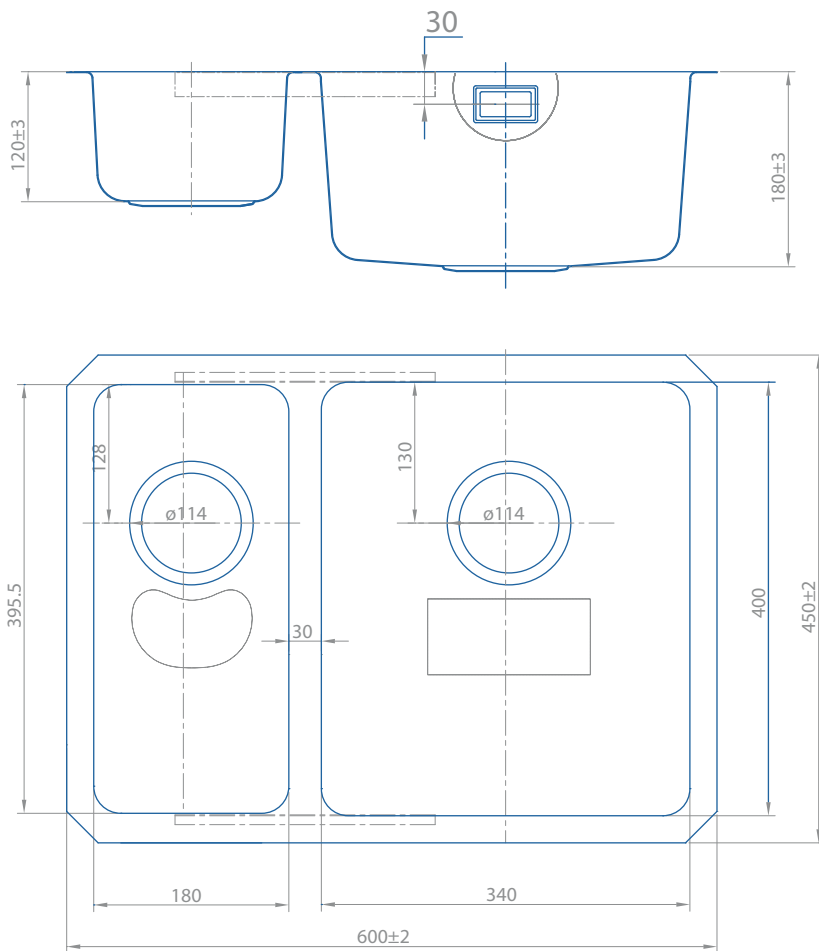

## UM2506RH

Rhombus (RH Main Bowl) 1.5 Bowl Undermount

### Features

Lifetime Warranty

CE Approved

600mm x 450mm overall size, 180mm deep main bowl

Internal 340mm x 400mm (main bowl)  
180mm x 400mm (small bowl)

ss304 (0.8mm) steel, powder coated underside

Supplied complete with wastes and hygienic overflow

Minimum cabinet width required 600mm,

Waste disposal compatible

### Overflow specifications