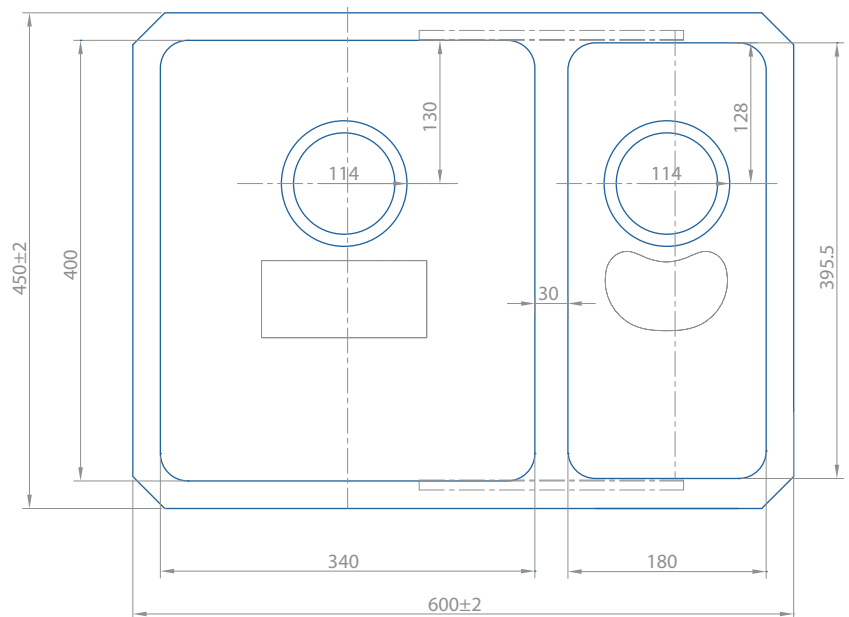

UM2506LH

Rhombus (LH Main Bowl) 1.5 Bowl Undermount

Features

Lifetime Warranty

CE Approved

600mm x 450mm overall size, 180mm deep main bowl

Internal 340mm x 400mm (main bowl)
180mm x 400mm (small bowl)

ss304 (0.8mm) steel, powder coated underside

Supplied complete with wastes and hygienic overflow

Minimum cabinet width required 600mm,

Waste disposal compatible

Waste Kit Code:

UKH040

Overflow specifications