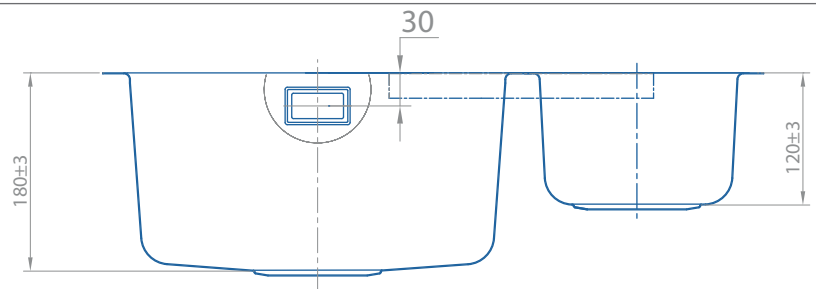

UM2506LH

Rhombus (LH Main Bowl) 1.5 Bowl Undermount

Features

Lifetime Warranty

CE Approved

600mm x 450mm overall size, 180mm deep main bowl

Internal 340mm x 400mm (main bowl)
180mm x 400mm (small bowl)

ss304 (0.8mm) steel, powder coated underside

Supplied complete with wastes and hygienic overflow

Minimum cabinet width required 600mm,

Waste disposal compatible

Waste Kit Code:

UKH040

Overflow specifications