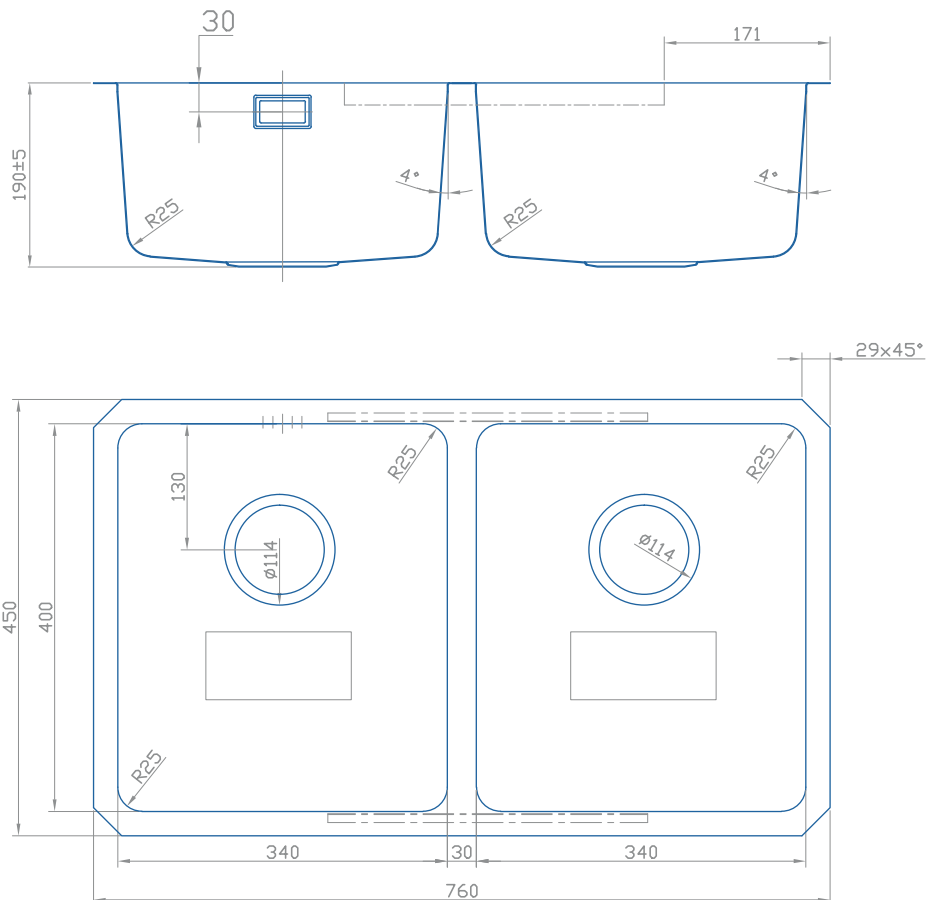

UM2502

Rhombus Double Bowl Undermount

Features

Lifetime Warranty

CE Approved

760mm x 450mm overall size, 190mm deep main bowl

2x Internal 340mm x 400mm (main bowls)

ss304 (0.8mm) steel, powder coated underside

Supplied complete with wastes and hygienic overflow

Minimum cabinet width required 800mm

Waste disposal compatible

Waste Kit Code:

UKH040

Overflow specifications