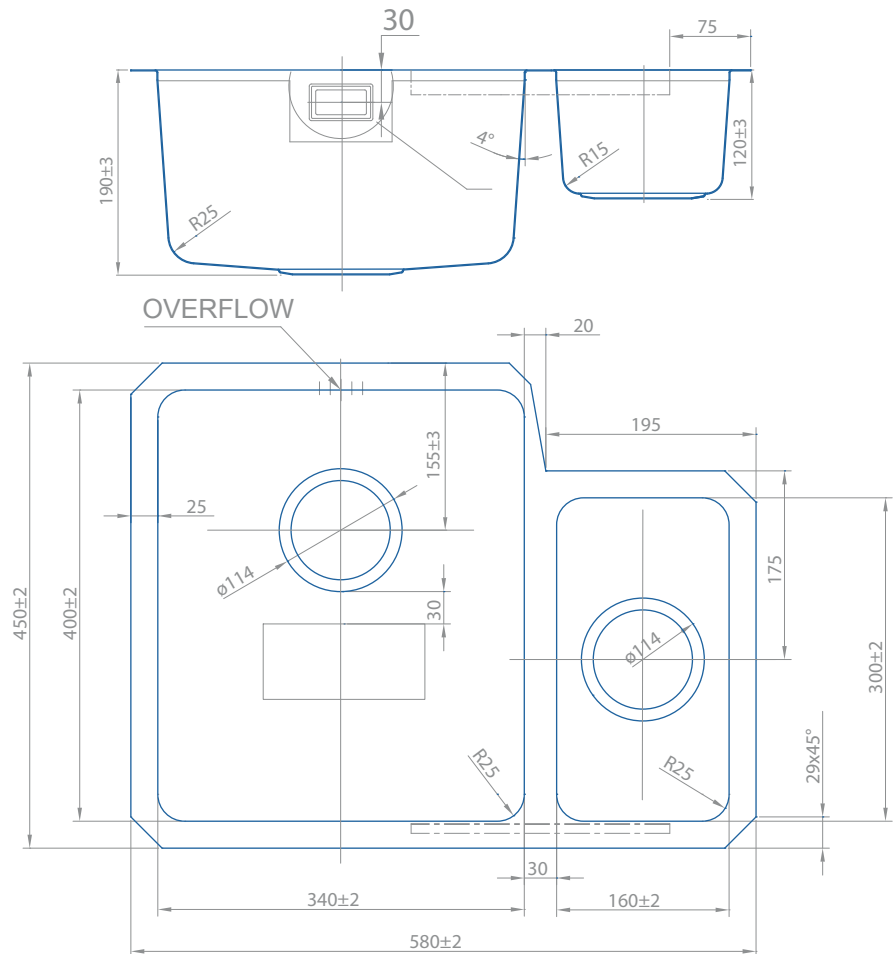

UM2501LH

Rhombus (LH Main Bowl) 1.5 Bowl Undermount

Features

Lifetime Warranty

CE Approved

580mm x 450mm overall size, 190mm deep main bowl

Internal 340mm x 400mm (main bowl)
160mm x 300mm (small bowl)

ss304 (0.8mm) steel, powder coated underside

Supplied complete with wastes and hygienic overflow

Minimum cabinet width required 600mm,

Waste disposal compatible

Waste Kit Code:

UKH040

Overflow specifications