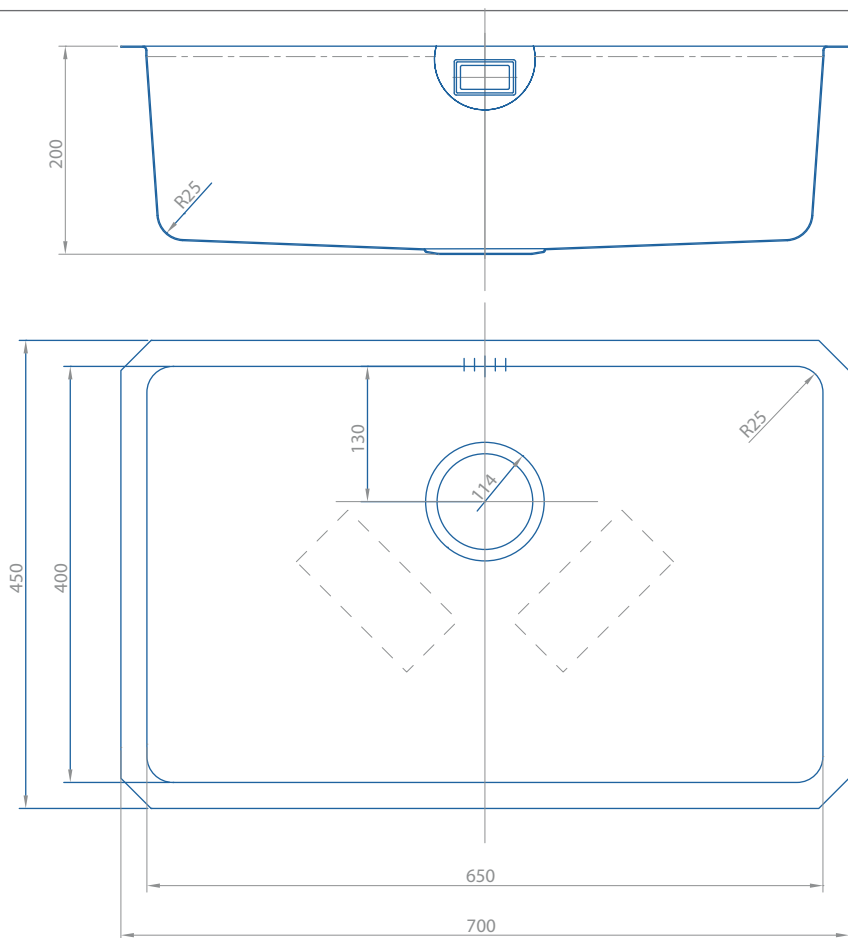

UM1025

Rhombus Super Large Single Bowl Undermount

Features

Lifetime Warranty

CE Approved

700mm x 450mm overall size, 200mm deep main bowl

Internal 650mm x 400mm bowl

ss304 (0.8mm) steel, powder coated underside

Supplied complete with waste and hygienic overflow

Minimum cabinet width required 700mm

Waste disposal compatible

Waste Kit Code:

UKH039

Overflow specifications