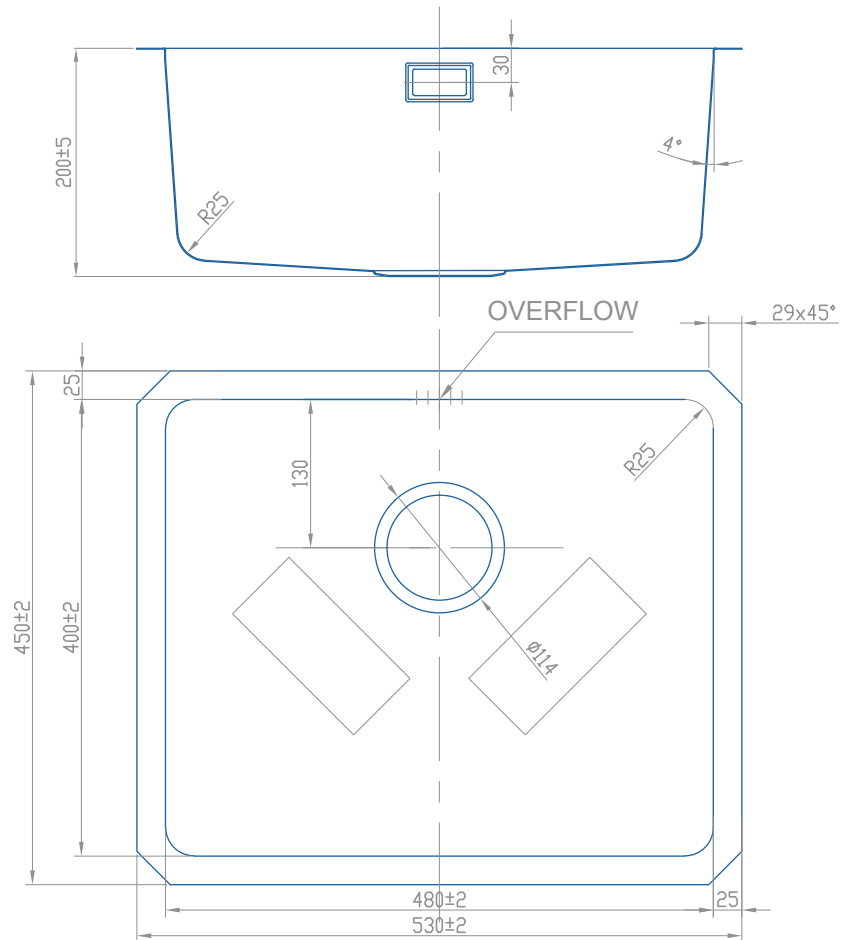

#### Features

Lifetime Warranty

CE Approved

530mm x 450mm overall size, 195mm deep main bowl

Internal 480mm x 400mm bowl

ss304 (0.8mm) steel, powder coated underside

Supplied complete with waste and hygienic overflow

Minimum cabinet width required 600mm

Waste disposal compatible

#### Overflow specifications