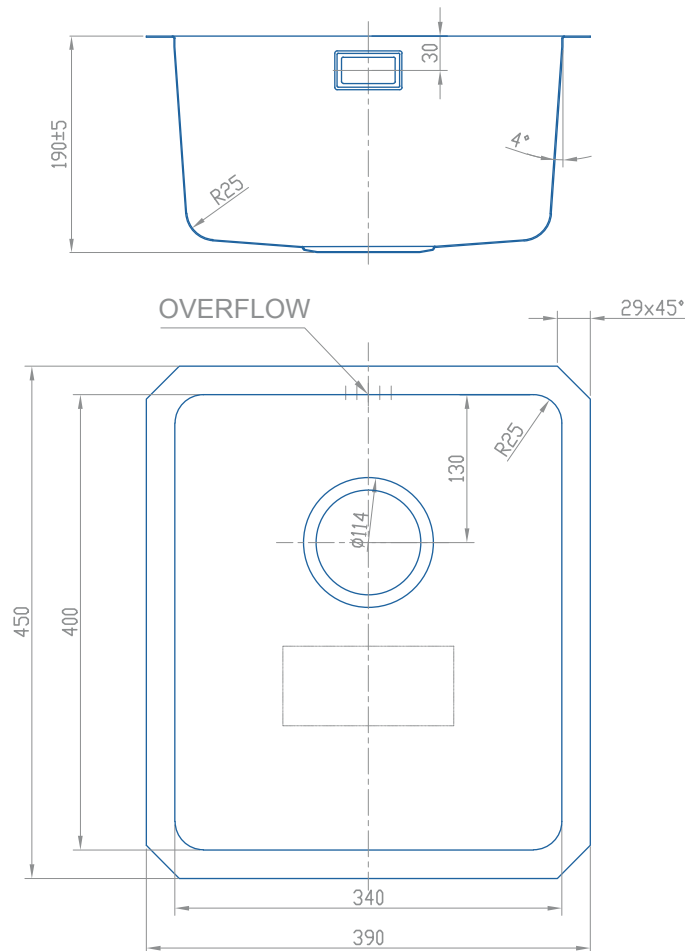

UM1023

Rhombus Compact Single Bowl Undermount

Features

Lifetime Warranty

CE Approved

390mm x 450mm overall size, 185mm deep main bowl

Internal 340mm x 400mm bowl

ss304 (0.8mm) steel, powder coated underside

Supplied complete with waste and hygienic overflow

Minimum cabinet width required 400mm

Waste disposal compatible

Waste Kit Code:

UKH039

Overflow specifications