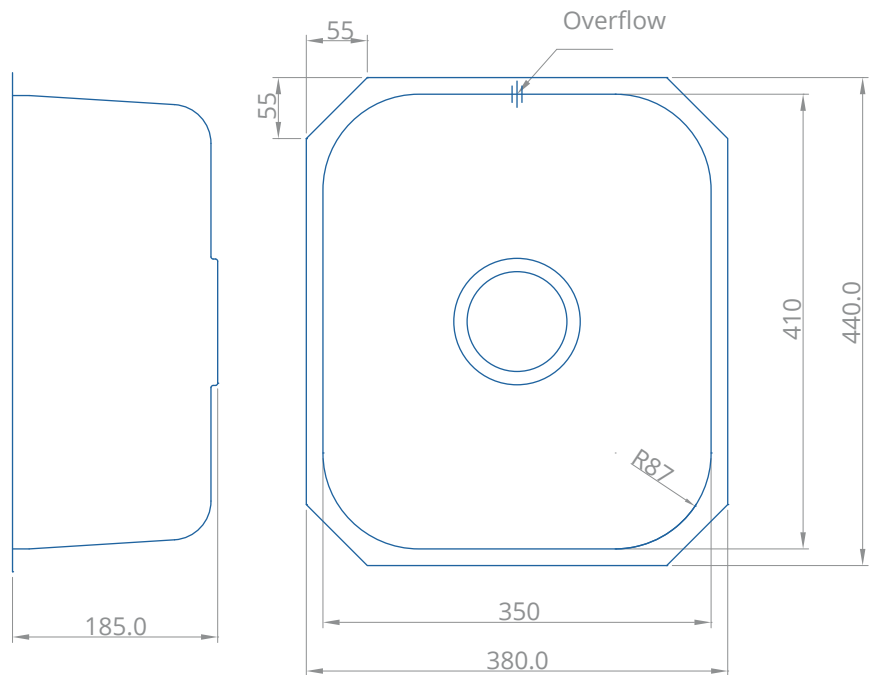

UM1006

Classic Compact
Single Bowl
Undermount

Features

Lifetime Warranty

CE Approved

380mm x 440mm overall size, 185mm deep main bowl

Internal 350mm x 410mm bowl

ss304 (0.8mm) steel, powder coated underside

Supplied complete with waste and hygienic overflow

Minimum cabinet width required 400mm

Waste disposal compatible

Waste Kit Code:

UKH039

Overflow specifications