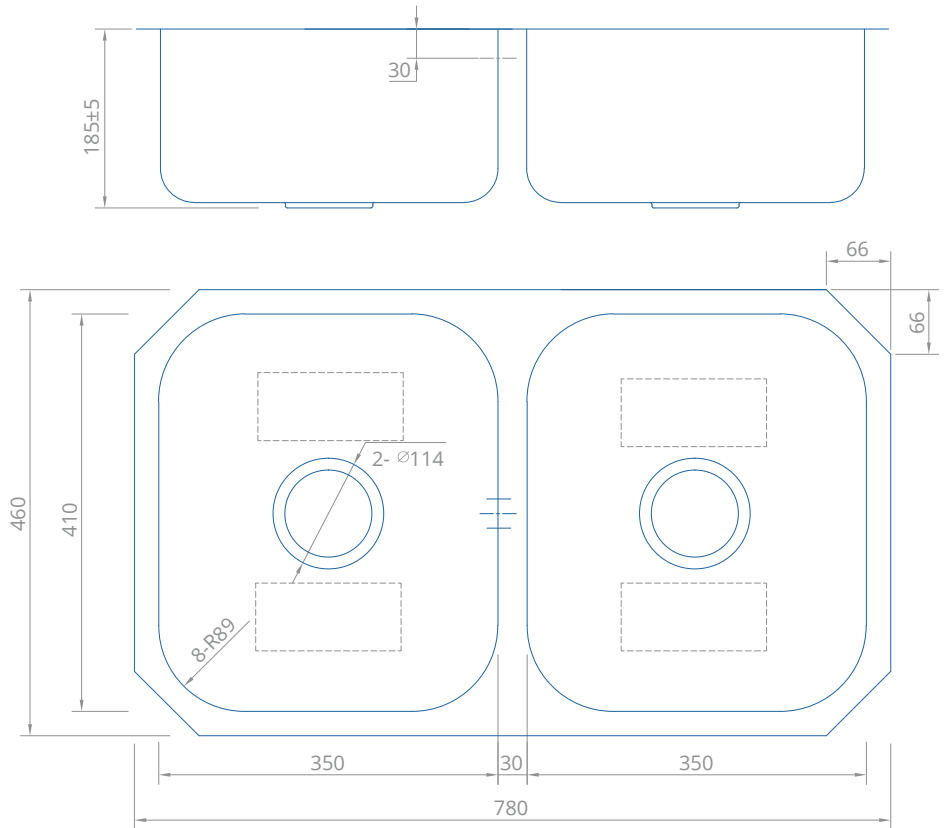

UM0002

Classic Double Bowl Undermount

Features

Lifetime Warranty

CE Approved

780mm x 460mm overall size, 185mm deep bowls

2x Internal 350mm x 410mm (main bowls)

ss304 (0.8mm) steel, powder coated underside

Supplied complete with wastes and overflow

Minimum cabinet width required 800mm

Waste disposal compatible

Waste Kit Code:

UKH040

Overflow specifications