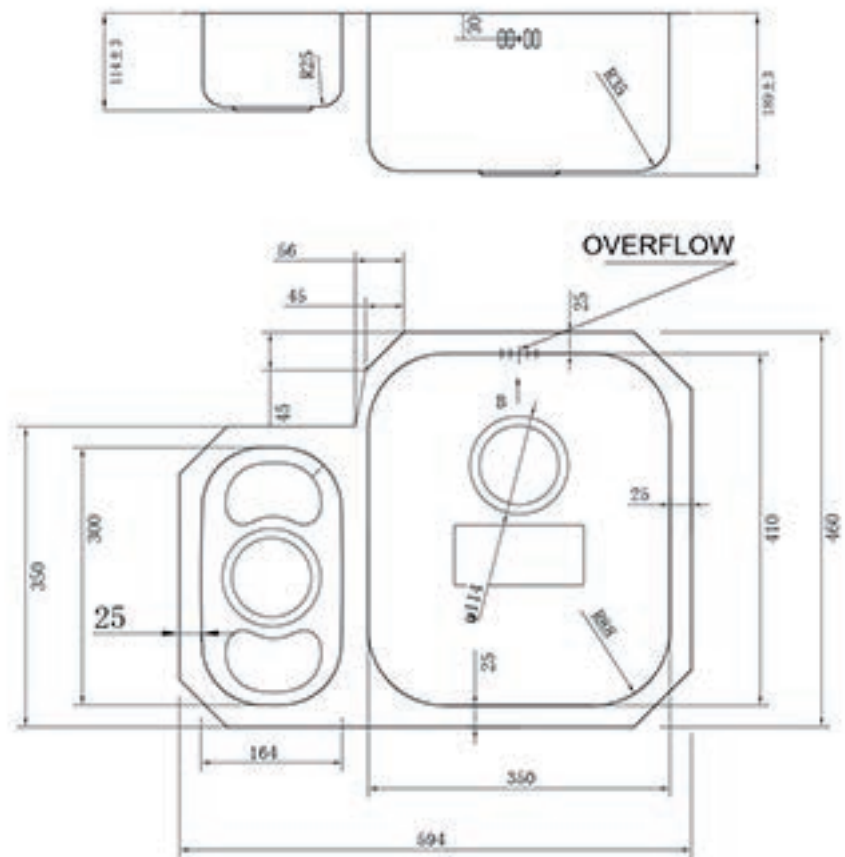

UM0001RH

Classic (RH Main Bowl) 1.5 Bowl Undermount

Features

Lifetime Warranty

CE Approved

594mm x 460mm overall size, 190mm deep main bowl

Internal 350mm x 410mm (main bowl)
164mm x 300mm (small bowl)

ss304 (0.8mm) steel, powder coated underside

Supplied complete with wastes and hygienic overflow

Minimum cabinet width required 600mm

Waste disposal compatible

Waste Kit Code:

UKH040

Overflow specifications