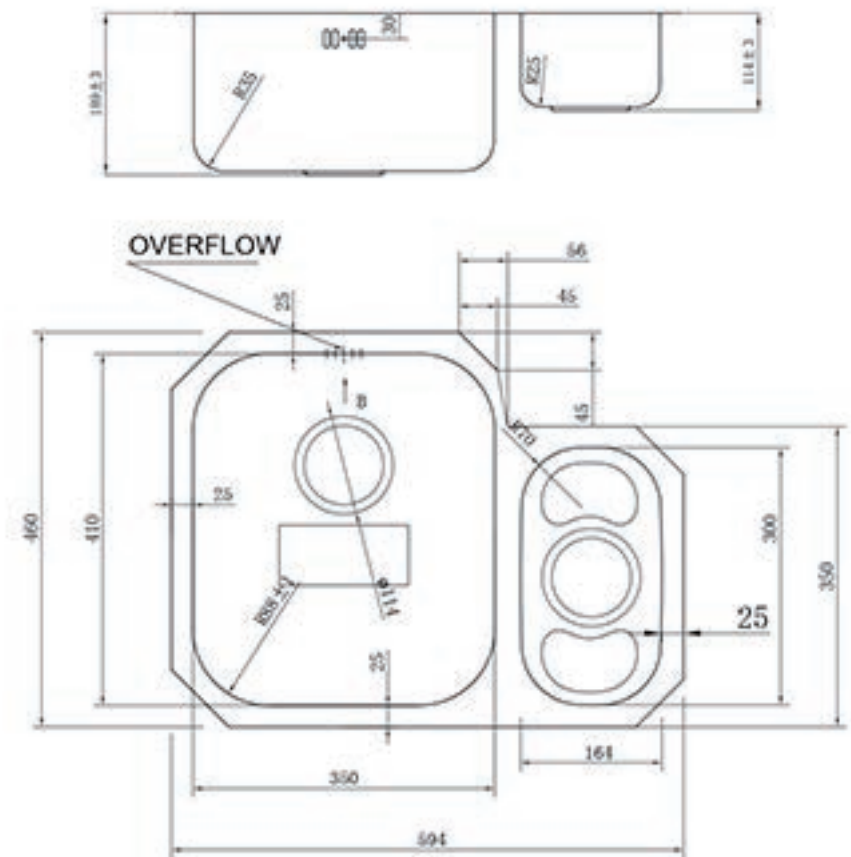

UM0001LH

Classic (LH Main Bowl) 1.5 Bowl Undermount

Features

Lifetime Warranty

CE Approved

594mm x 460mm overall size, 190mm deep main bowl

Internal 350mm x 410mm (main bowl)
164mm x 300mm (small bowl)

ss304 (0.8mm) steel, powder coated underside

Supplied complete with wastes and hygienic overflow

Minimum cabinet width required 600mm

Waste disposal compatible

Waste Kit Code:

UKH040

Overflow specifications