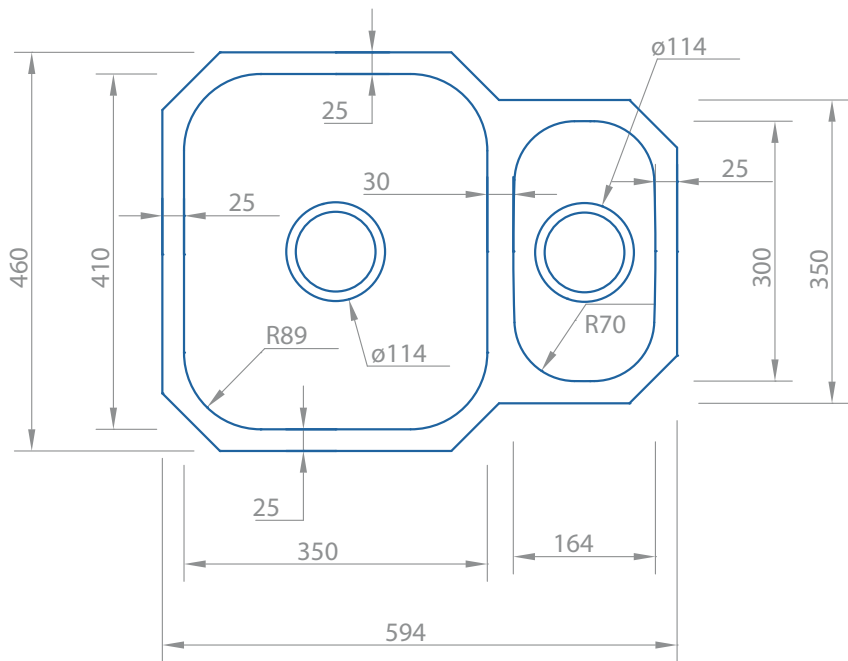

Waste Kit Code:

UKH040