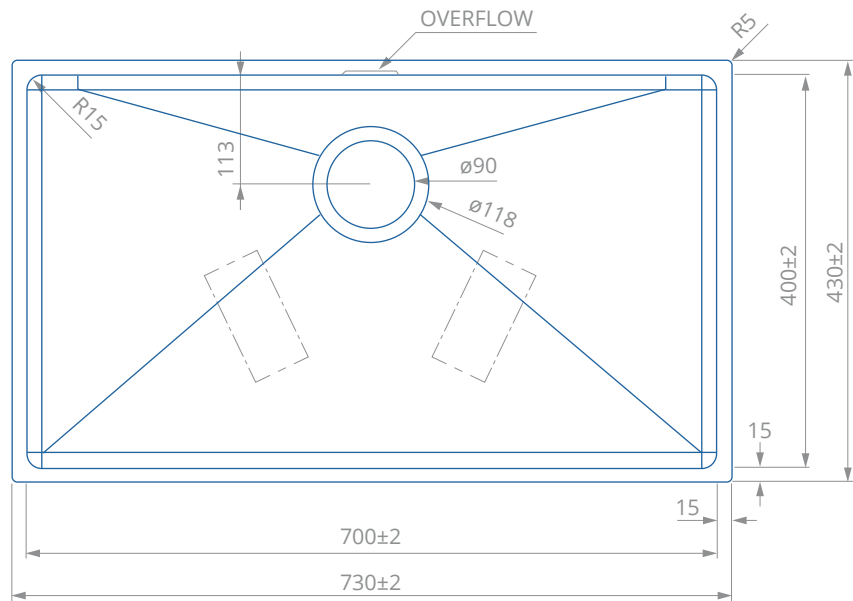

Waste Kit Code:

UKH039