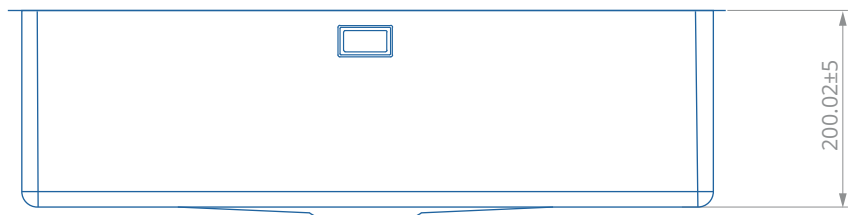

Waste Kit Code:

UKH039