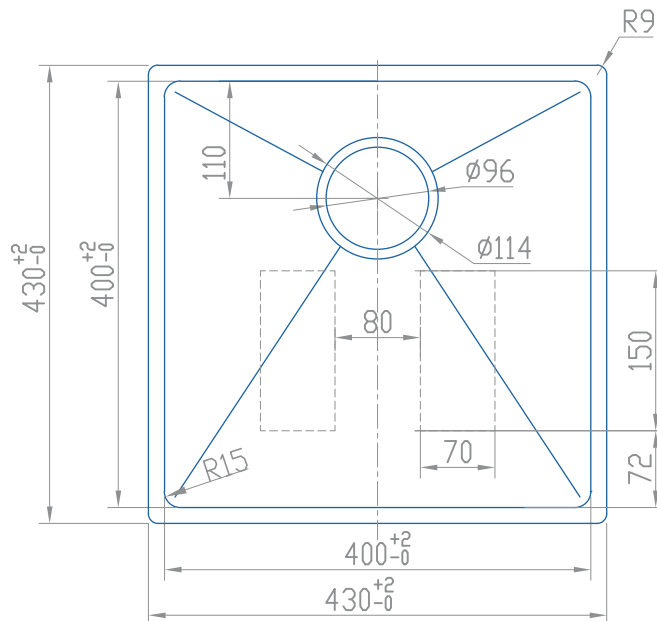

SR1510

Quadrus Compact
Single Bowl
Undermount or Inset

Features

Lifetime Warranty

CE Approved

430mm x 430mm overall size, 200mm deep bowl

Internal 400mm x 400mm bowl

ss304 (1.0mm) steel, powder coated underside

Supplied complete with wastes and hygienic overflow

Minimum cabinet width required 450mm.

Waste disposal compatible

Waste Kit Code:

UKH039

Overflow specifications