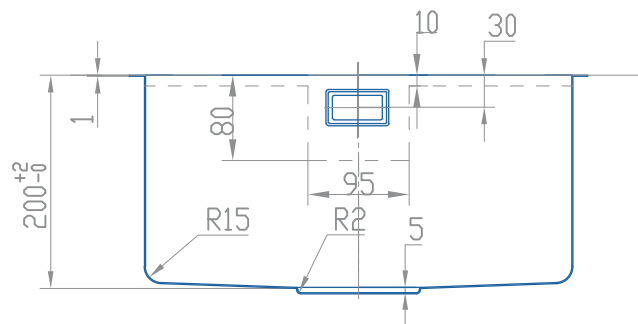

SR1510

Quadrus Compact
Single Bowl
Undermount or Inset

Features

Lifetime Warranty

CE Approved

430mm x 430mm overall size, 200mm deep bowl

Internal 400mm x 400mm bowl

ss304 (1.0mm) steel, powder coated underside

Supplied complete with wastes and hygienic overflow

Minimum cabinet width required 450mm.

Waste disposal compatible

Waste Kit Code:

UKH039

Overflow specifications