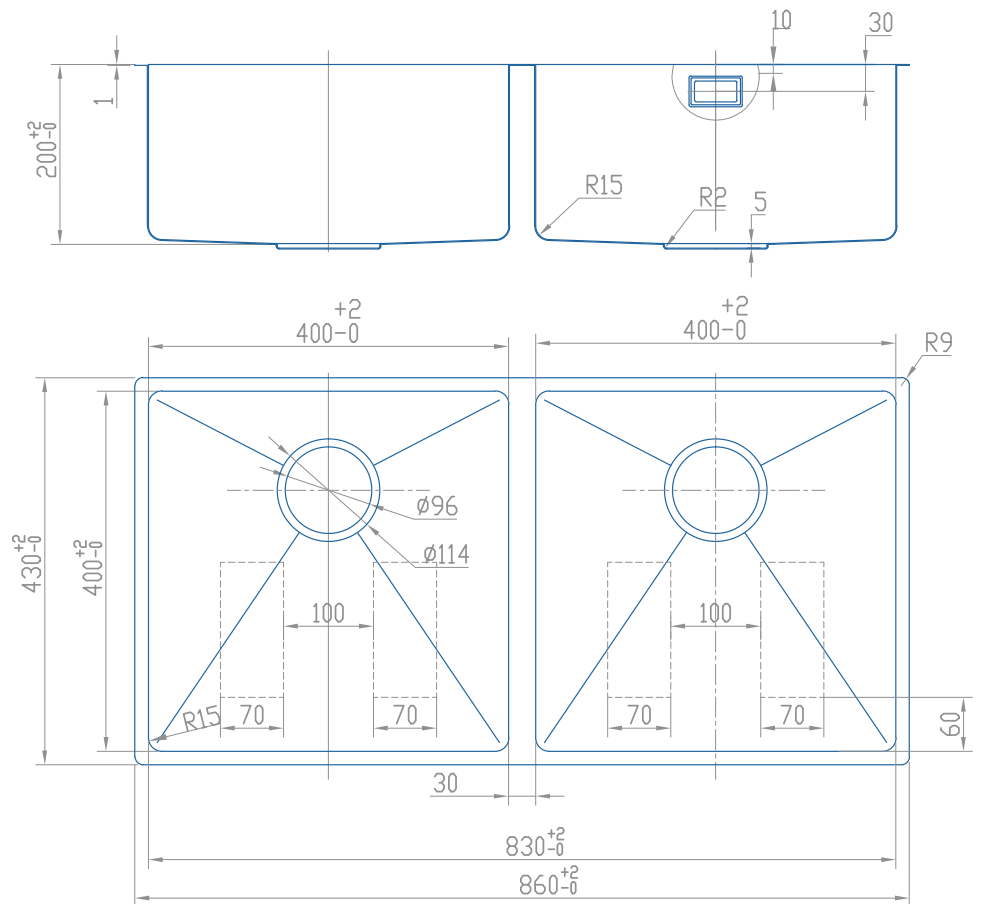

SR1509

Quadrus Double Bowl Undermount Or Inset

Features

Lifetime Warranty

CE Approved

860mm x 430mm overall size, 200mm deep bowls

2x Internal 400mm x 400mm (main bowls)

ss304 (1.0mm) steel, powder coated underside

Supplied complete with wastes and hygienic overflow

Minimum cabinet width required 900mm

Waste disposal compatible

Waste Kit Code:

UKH040

Overflow specifications