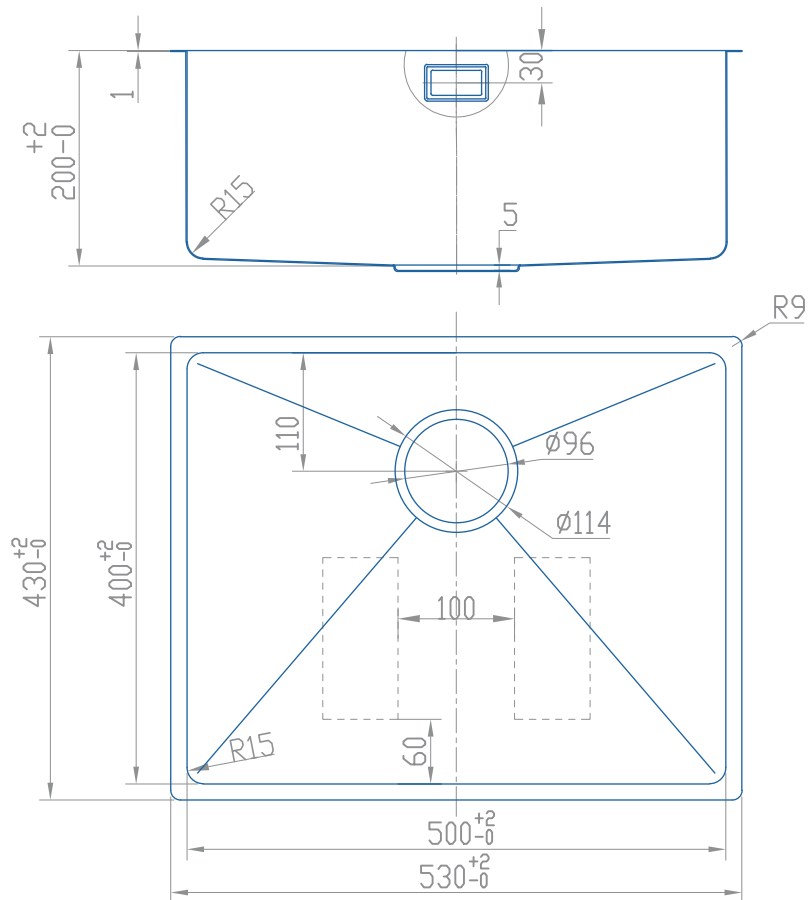

SR1504

Quadrus Large
Single Bowl
Undermount or Inset

Features

Lifetime Warranty

CE Approved

530mm x 430mm overall size, 200mm deep bowl

Internal 500mm x 400mm bowl

ss304 (1.0mm) steel, powder coated underside

Supplied complete with wastes and hygienic overflow

Minimum cabinet width required 600mm.

Waste disposal compatible

Waste Kit Code:

UKH039

Overflow specifications