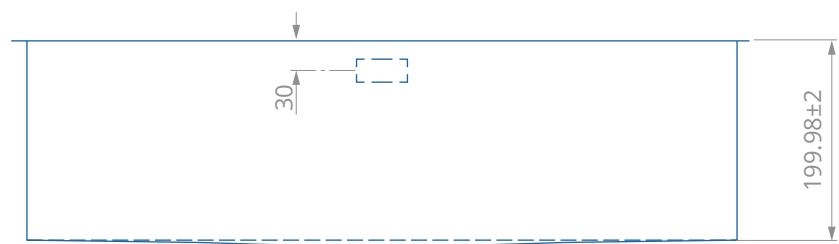

SQL25

Qube Super
Large Single
Bowl Undermount
or Inset

Features

Lifetime Warranty

CE Approved

730mm x 430mm overall size, 200mm deep bowl

Internal 700mm x 400mm bowl

ss304 (1.0mm) steel, powder coated underside

Supplied complete with wastes and hygienic overflow

Minimum cabinet width required 800mm

Waste disposal compatible

Waste Kit Code:

UKH039

Overflow specifications