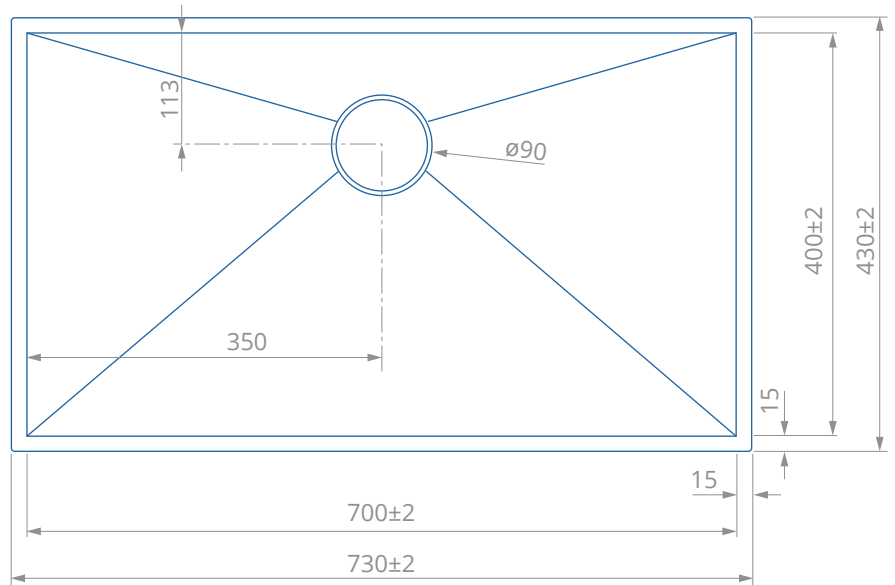

SQL25

Qube Super
Large Single
Bowl Undermount
or Inset

Features

Lifetime Warranty

CE Approved

730mm x 430mm overall size, 200mm deep bowl

Internal 700mm x 400mm bowl

ss304 (1.0mm) steel, powder coated underside

Supplied complete with wastes and hygienic overflow

Minimum cabinet width required 800mm

Waste disposal compatible

Waste Kit Code:

UKH039

Overflow specifications