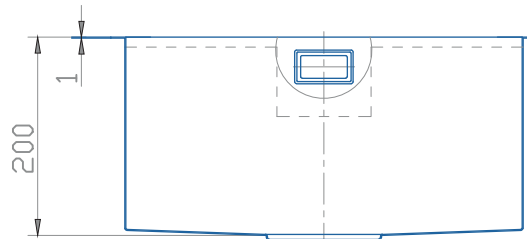

SQL10

Qube Compact
Single Bowl
Undermount
or Inset

Features

Lifetime Warranty

CE Approved

430mm x 430mm overall size, 200mm deep bowl

Internal 400mm x 400mm bowl

ss304 (1.0mm) steel, powder coated underside

Supplied complete with wastes and hygienic overflow

Minimum cabinet width required 450mm

Waste disposal compatible

Waste Kit Code:

UKH039

Overflow specifications