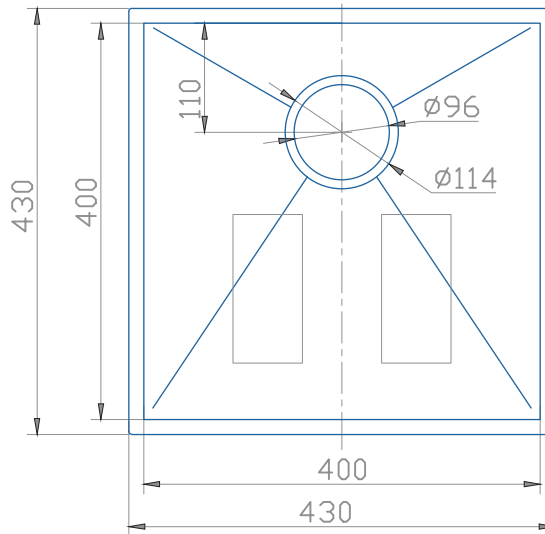

SQL10

Qube Compact
Single Bowl
Undermount
or Inset

Features

Lifetime Warranty

CE Approved

430mm x 430mm overall size, 200mm deep bowl

Internal 400mm x 400mm bowl

ss304 (1.0mm) steel, powder coated underside

Supplied complete with wastes and hygienic overflow

Minimum cabinet width required 450mm

Waste disposal compatible

Waste Kit Code:

UKH039

Overflow specifications