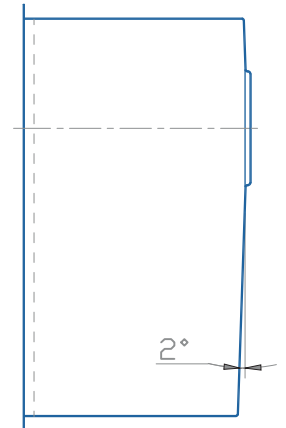

SQL10

Qube Compact
Single Bowl
Undermount
or Inset

Features

Lifetime Warranty

CE Approved

430mm x 430mm overall size, 200mm deep bowl

Internal 400mm x 400mm bowl

ss304 (1.0mm) steel, powder coated underside

Supplied complete with wastes and hygienic overflow

Minimum cabinet width required 450mm

Waste disposal compatible

Waste Kit Code:

UKH039

Overflow specifications