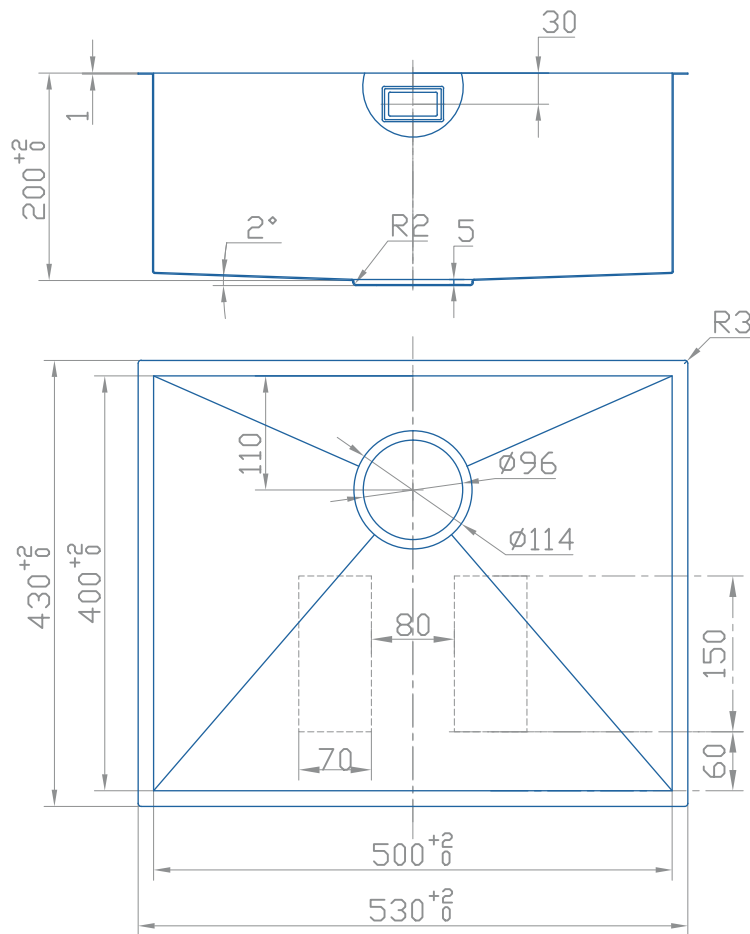

SQI04

Qube Large Single Bowl Undermount or Inset

Features

Lifetime Warranty

CE Approved

530mm x 430mm overall size, 200mm deep bowl

Internal 500mm x 400mm bowl

ss304 (1.0mm) steel, powder coated underside

Supplied complete with wastes and hygienic overflow

Minimum cabinet width required 600mm

Waste disposal compatible

Waste Kit Code:

UKH039

Overflow specifications