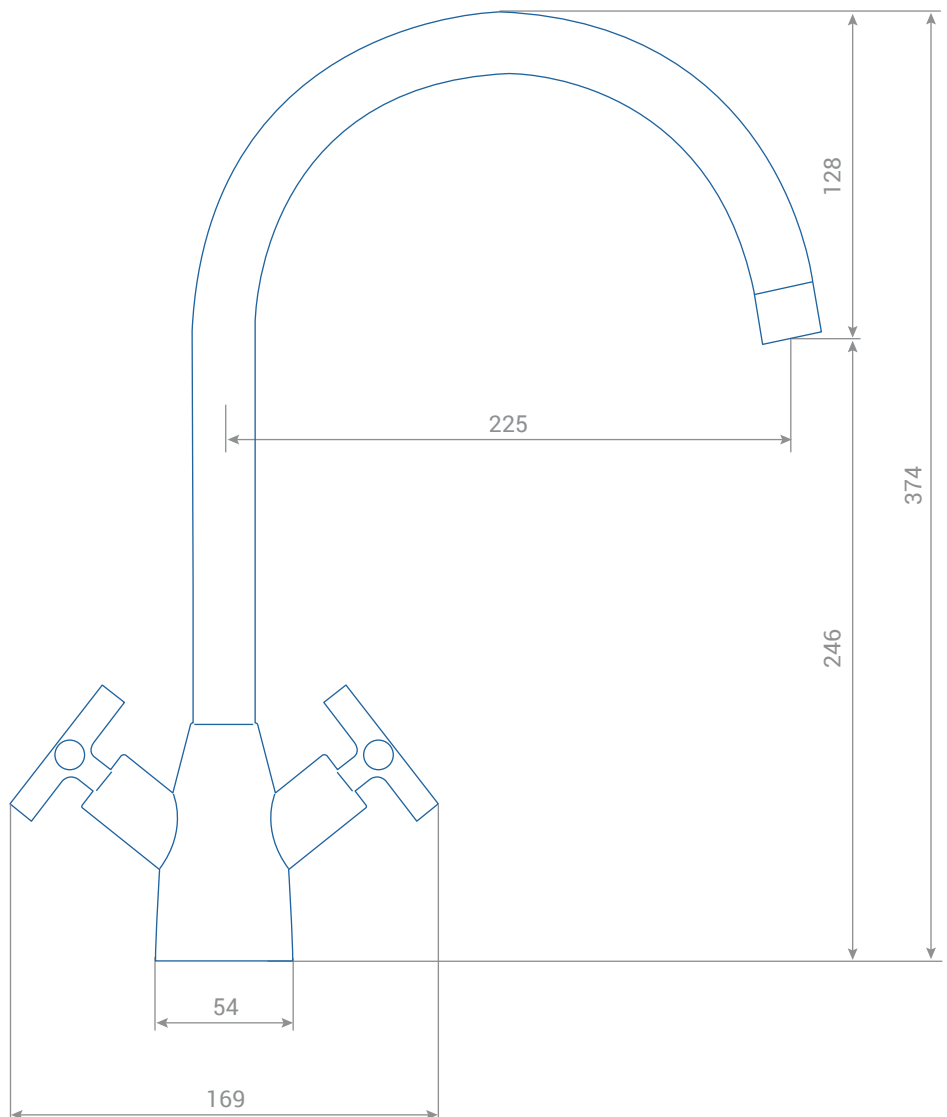

HS975 Chrome

Features

5 Year Warranty

Twin cross lever design with swan neck spout

Suitable for minimum 0.3 bar pressure or above

Tap height 374mm Spout reach 225mm

Flow aerator for controlled water delivery

54mm base diameter, 35mm cut-out

WRAS Approved product

Homestyle Products Ltd,

Crossley Stud Farm, Buxton Road,
Congleton, Cheshire, CW12 2PN

01260 223163

www.ukhomestyle.com

All dimensions are subject to change without notice. Please check the actual product for exact measurements.
No liability will be accepted for incorrect or out of date measurements.