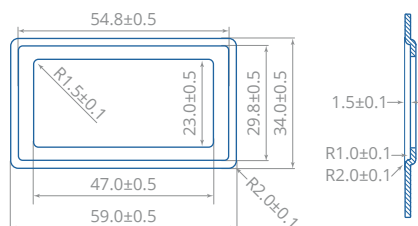

GEM06 LH

Deep Bowl Gem Large Single Bowl & Drainer

Features

Lifetime Warranty

CE Approved

1000mm x 520mm overall size, with 195mm "DEEP" main bowl

LH or RH drainer available

Supplied complete with waste, hygienic overflow and fitting clips

Minimum cabinet width required 600mm

Waste disposal compatible

Waste Kit Code:

UKH039

Overflow specifications

Cut out specifications