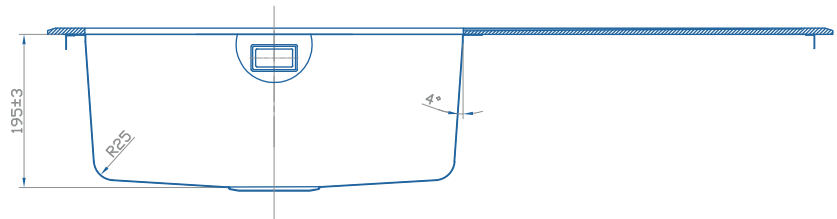

GEM06 LH

Deep Bowl Gem Large Single Bowl & Drainer

Features

Lifetime Warranty

CE Approved

1000mm x 520mm overall size, with 195mm "DEEP" main bowl

LH or RH drainer available

Supplied complete with waste, hygienic overflow and fitting clips

Minimum cabinet width required 600mm

Waste disposal compatible

Waste Kit Code:

UKH039

Overflow specifications

Cut out specifications