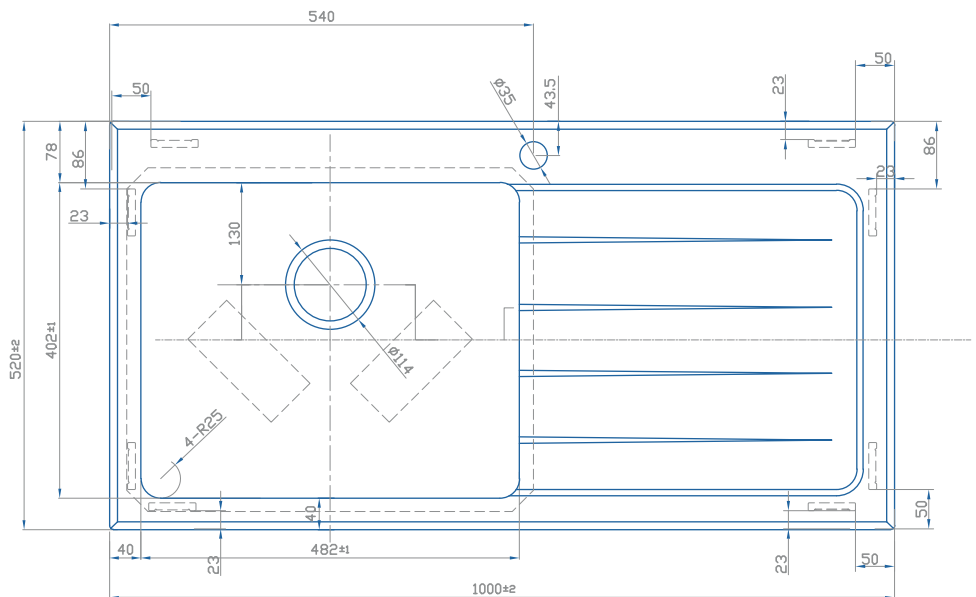

GEM06 LH

Deep Bowl Gem Large Single Bowl & Drainer

Features

Lifetime Warranty

CE Approved

1000mm x 520mm overall size, with 195mm "DEEP" main bowl

LH or RH drainer available

Supplied complete with waste, hygienic overflow and fitting clips

Minimum cabinet width required 600mm

Waste disposal compatible

Waste Kit Code:

UKH039

Overflow specifications

Cut out specifications